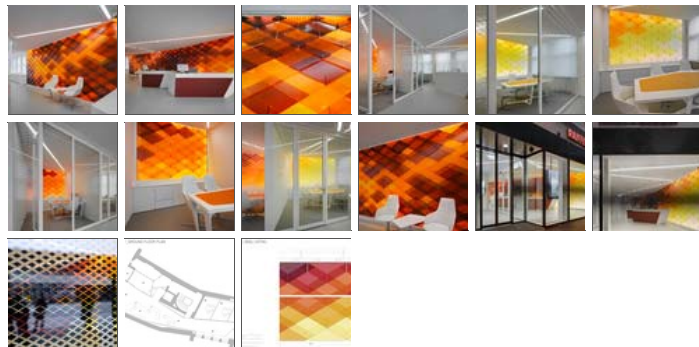

Interior of INSIDE-OUT, the design concept for the new Schaffhausen Raiffeisen Bank branch by NAU Architecture and Drexler Guinand Jauslin Architekten. Photo: Roger Frei, Zurich

The new Raiffeisen Bank branch designed by NAU Architecture and Drexler Guinand Jauslin Architekten was completed this past May in the historical city center of Schaffhausen, Switzerland, after the design won first place in a competition back in May 2012. The design as a whole appeals to the senses, going beyond the basic functions of a bank to creating an open, welcoming place for customers through light, color, and efficient use of space. — bustler.net